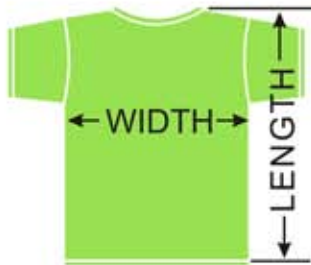

### Dude, You Hear What I Hear?

Qty

Youth Small.....	_____
Youth Medium.....	_____
Youth Large.....	_____
Adult Small.....	_____
Adult Medium.....	_____
Adult Large.....	_____
Adult XL.....	_____
Adult XXL (add \$2.50 ea).....	_____
TOTAL.....	_____

## T Shirt Size Chart

The best way is to take one of your existing t-shirts, lay it flat, and then measure the width and length. Or, know the person's chest and height measurements.

Youth	Width	Length
Small (6-8)	17"	22"
Medium (10-12)	18"	23.5"
Large (14-16)	19"	25"

Adult	Width	Length
Small	18"	28"
Medium	20"	29"
Large	22"	30"
X-Large	24"	31"
XXL	26"	32"

For more information, visit [LittleBigStuff.com/tshirts](http://LittleBigStuff.com/tshirts)