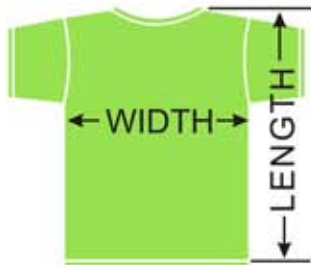

Youth Large..... _____

Adult Small..... _____

Adult Medium..... _____

Adult Large..... _____

Adult XL..... _____

Adult XXL (add \$2.50 ea)..... _____

TOTAL..... _____

\$7.50 ea. (100 or more)
\$8.50 ea. (50-99)
\$9.00 ea. (30-49)
\$9.50 ea. (20-29)
\$10.50 ea. (10-19)
\$12.00 ea. (1-9)

Price ea. Total Before Shipping
 and any extra features

x _____ = \$ _____

T Shirt Size Chart

The best way is to take one of your existing t-shirts, lay it flat, and then measure the width and length. Or, know the person's chest and height measurements.

Youth	Width	Length
Small (6-8)	17"	22"
Medium (10-12)	18"	23.5"
Large (14-16)	19"	25"

Adult	Width	Length
Small	18"	28"
Medium	20"	29"
Large	22"	30"
X-Large	24"	31"
XXL	26"	32"