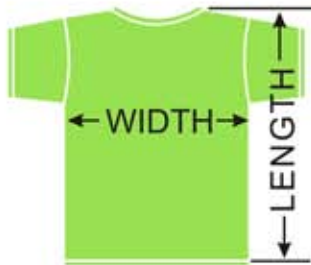

### Happily Forever After

Qty

Youth Small.....	_____
Youth Medium.....	_____
Youth Large.....	_____
Adult Small.....	_____
Adult Medium.....	_____
Adult Large.....	_____
Adult XL.....	_____
Adult XXL (add \$2.50 ea).....	_____
TOTAL.....	_____

## T Shirt Size Chart

The best way is to take one of your existing t-shirts, lay it flat, and then measure the width and length. Or, know the person's chest and height measurements.

Youth	Width	Length
Small (6-8)	17"	22"
Medium (10-12)	18"	23.5"
Large (14-16)	19"	25"

Adult	Width	Length
Small	18"	28"
Medium	20"	29"
Large	22"	30"
X-Large	24"	31"
XXL	26"	32"